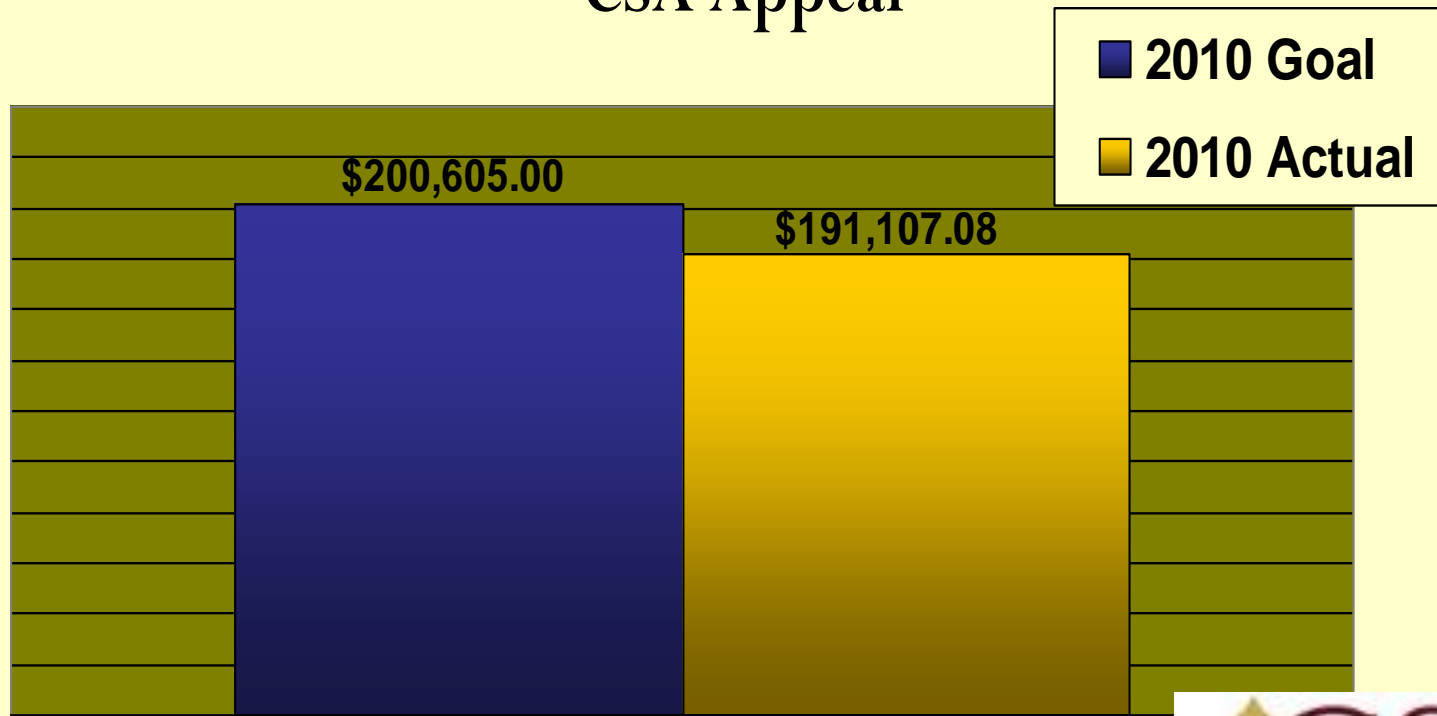

SHARING CHRIST  
*in and through the Church*

2010 National Shrine of the Little Flower  
CSA Appeal

Goal compared to Actual

SHARING CHRIST  
*in and through the Church*

- **CSA UPDATE --- WE'RE SO CLOSE!!!**
  - Goal: \$200,605
  - Pledged to date: \$191,107
  - Pledges Received to date: 995
  - Pledges Outstanding: 428